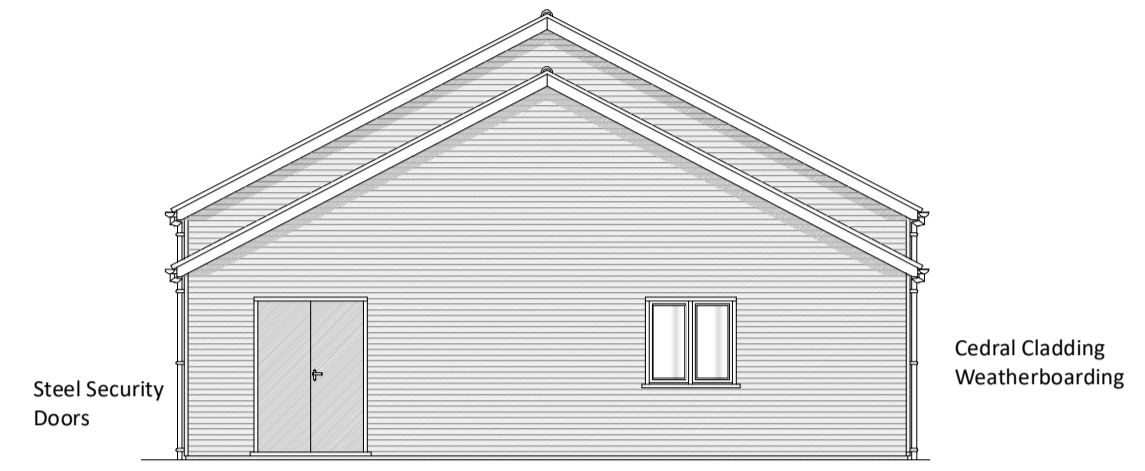

Elevations at 1:100 Scale

Proposed South West Elevation

Proposed South East Elevation

Typical Example of Areodek Roofing

Example of Cedral Weatherboarding

Proposed North West Elevation

Proposed North East Elevation

Layout at 1:50 Scale

Proposed Layout

Amendment: B
Internal Layout Change
Centre Section Raised

Amendment: B
Internal Layout Change
Length of Building Increased

Amendment: A
Single Accessible Toilet
with Baby Change Unit