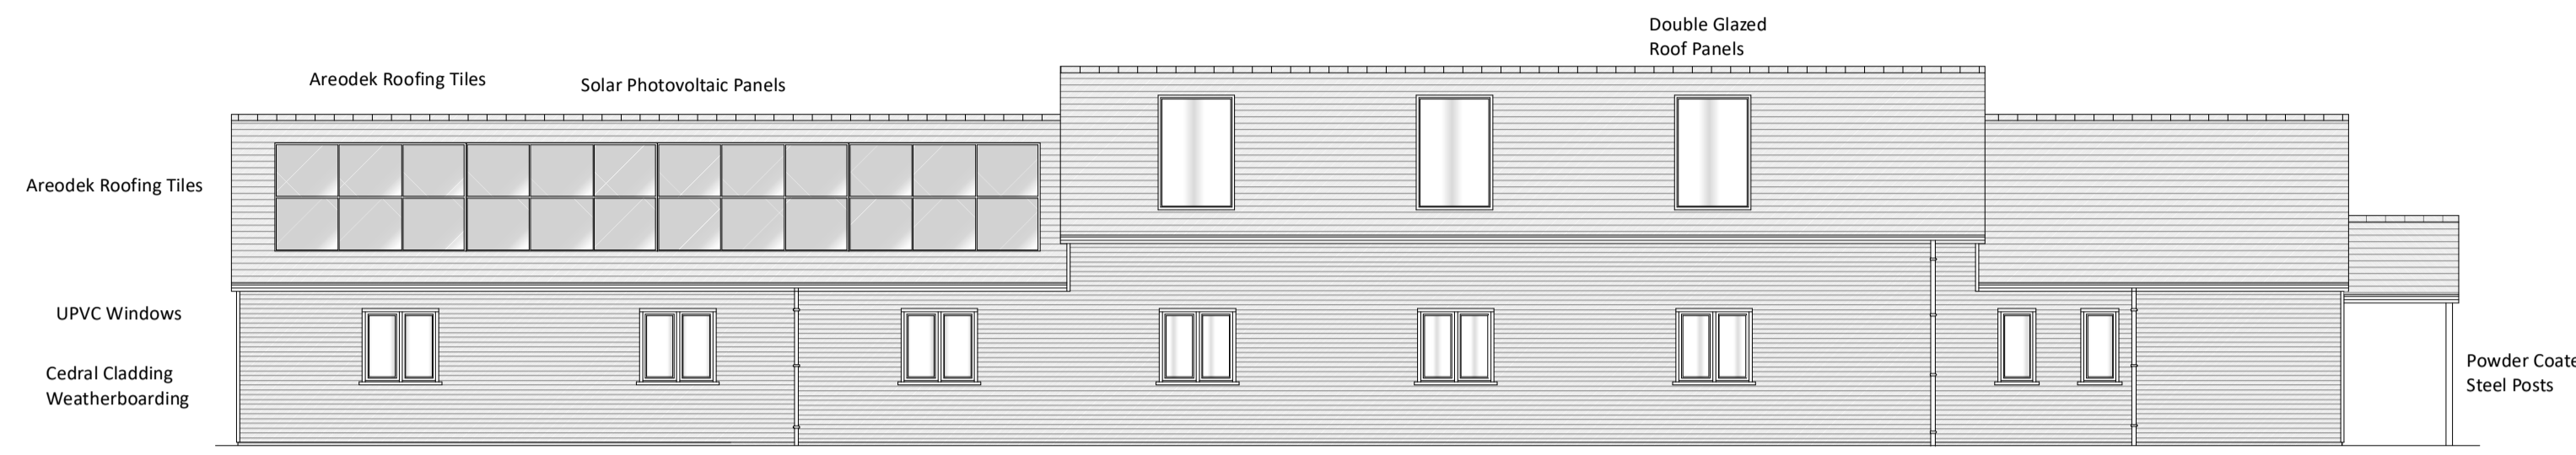

Elevations at 1:100 Scale

Proposed South West Elevation

Proposed South East Elevation

Typical Example of Areodek Roofing

Example of Cedral Weatherboarding

Proposed North West Elevation

Proposed North East Elevation

Layout at 1:50 Scale

Proposed Layout

Amendment: B
Internal Layout Change
Centre Section Raised

Amendment: B
Internal Layout Change
Length of Building Increased

Amendment: A
Single Accessible Toilet
with Baby Change Unit