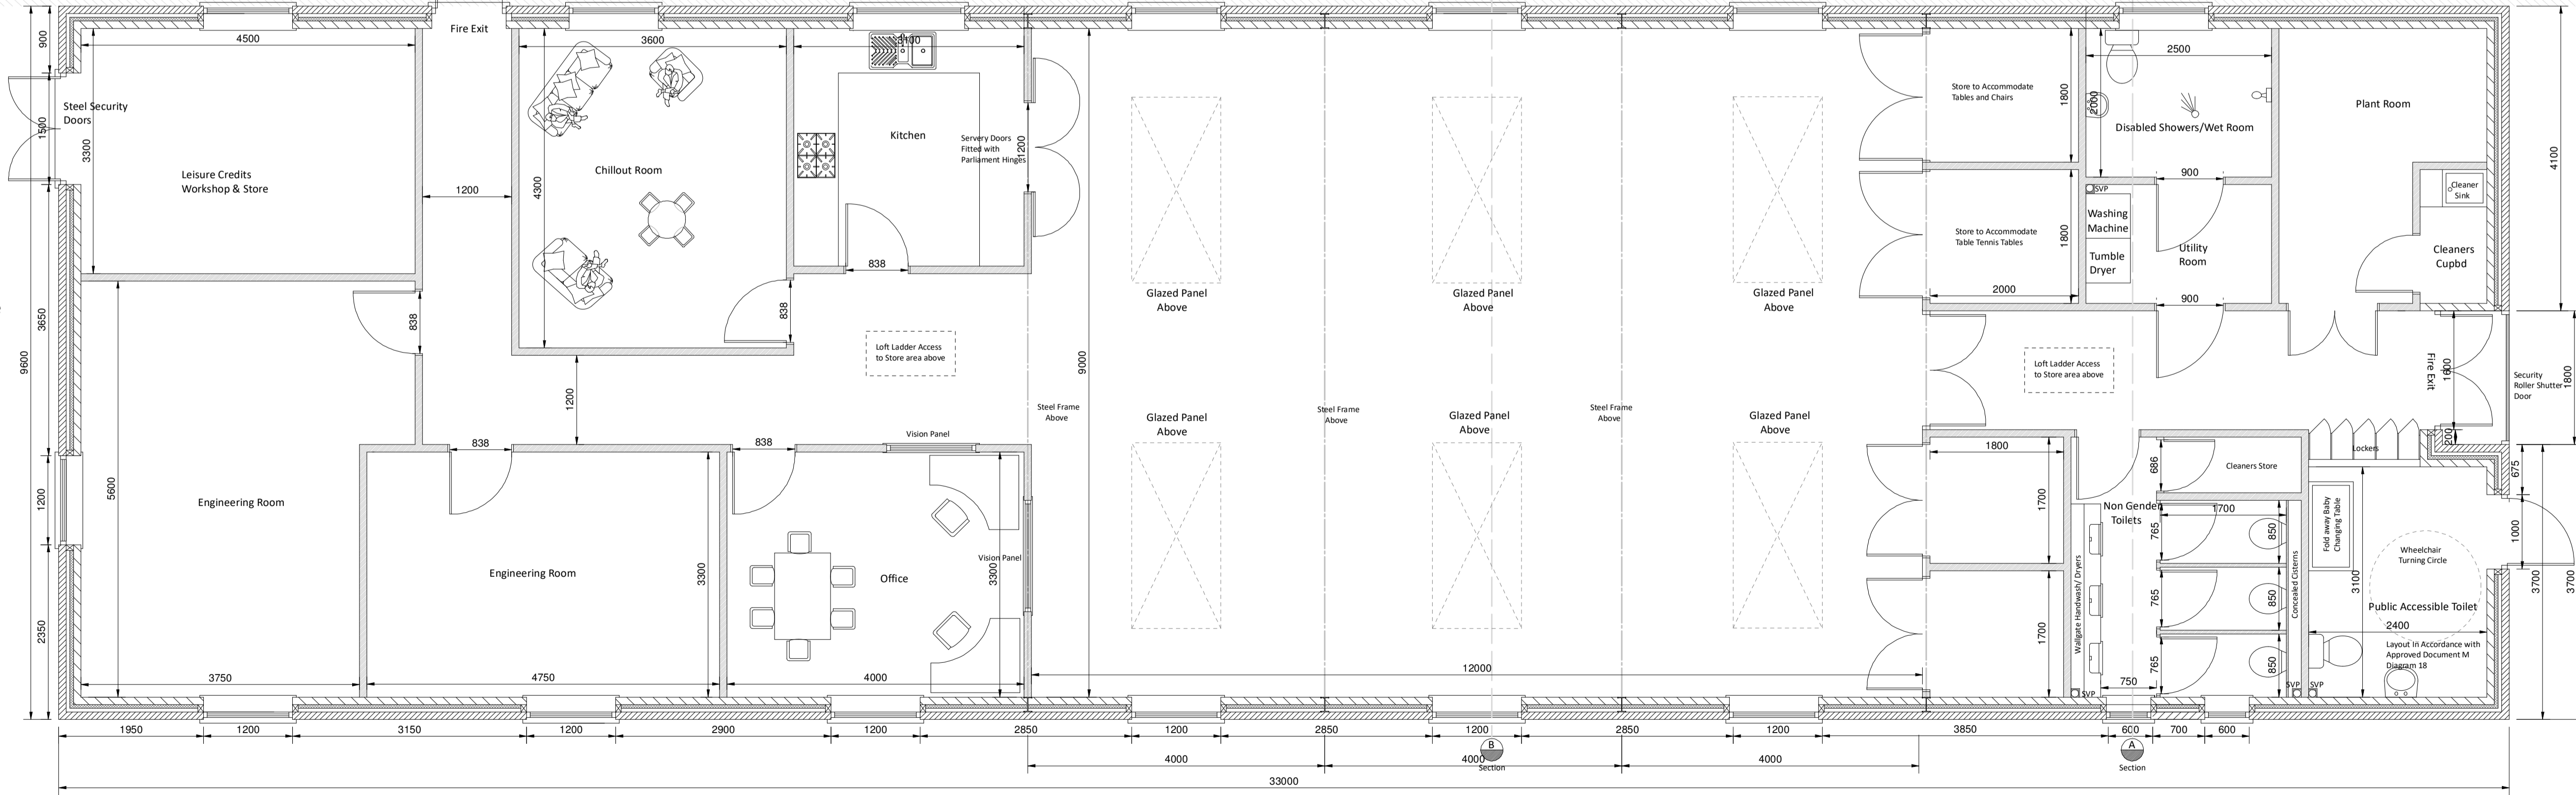

Elevations at 1:100 Scale

Proposed South West Elevation

Proposed South East Elevation

Typical Example of Areodek Roofing

Example of Cedral Weatherboarding

Proposed North West Elevation

Proposed North East Elevation

Layout at 1:50 Scale

Proposed Layout

Amendment: B
Internal Layout Change
Centre Section Raised

Amendment: B
Internal Layout Change
Length of Building Increased

Amendment: A
Single Accessible Toilet
with Baby Change Unit

Seeds 4 Success
Youth Club premises,
Queen Street,
Mere
Warminster
Wiltshire
BA12 6EP

Scale 1:50/ 100 at A1
Amendment: C
Proposed Arrangements
Drawing No. 19/055/04
Drawn

Date January 2021