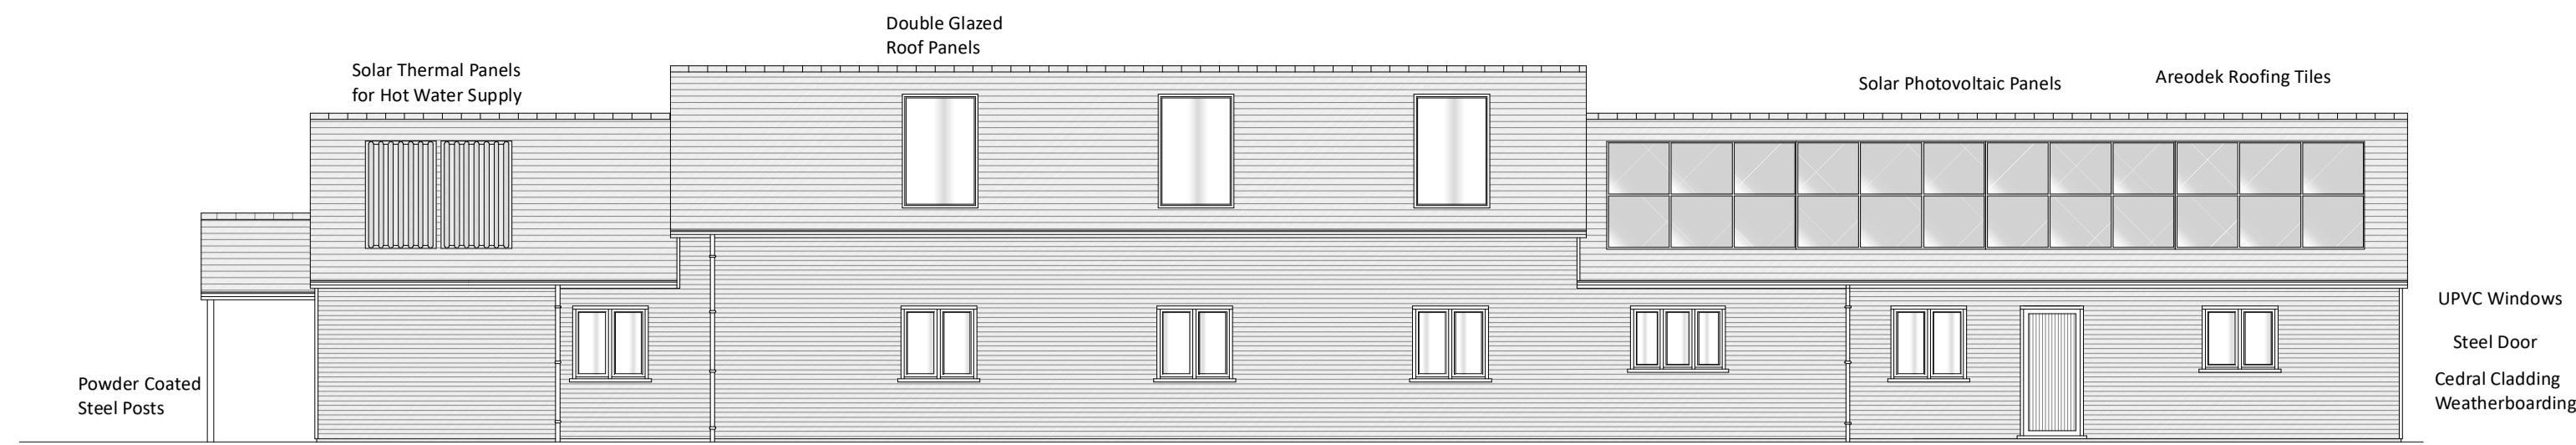

Elevations at 1:100 Scale

Proposed South West Elevation

Proposed South East Elevation

Typical Example of Areodek Roofing

Example of Cedral Weatherboarding

Proposed North West Elevation

Proposed North East Elevation

Layout at 1:50 Scale

Proposed Layout

Amendment: B
Internal Layout Change
Centre Section Raised

Amendment: B
Internal Layout Change
Length of Building Increased

Amendment: A
Single Accessible Toilet
with Baby Change Unit